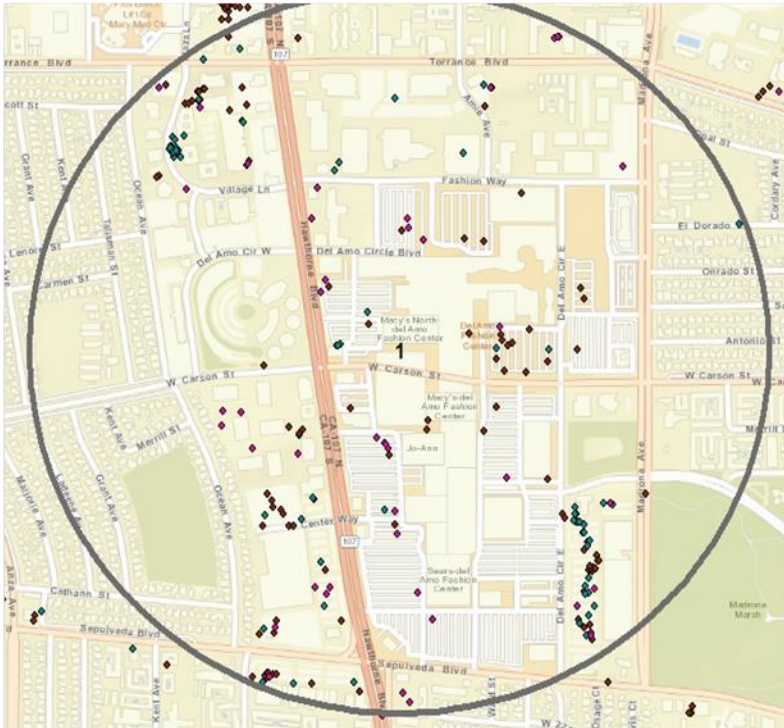

The Ugly

- **Expectations were a problem – for both NEV and BEV**
- **The GEM looks different and generated lower expectations with resulting greater satisfaction**

More Ugly (& really difficult)

- **Household averages but no average households**
- **No patterns in driving volumes – not age or location**
- **Driver personality matters**
 - equivocate
 - engage
 - Embrace
- **No one understands what they need**

One cause of congestion - Dispersed destinations

- Walking requires large number of businesses and broad range of business types at one compact location

PVP, Beach and Inland 1 and 2

Neighborhood Development Model

LEGEND

	Mixed-Use		Major Arterial
	Commercial		Minor Arterial
	Residential		Major / Major Intersection
	Parks / Open Space		Major / Minor Intersection
	Civic / Institutional		Minor / Minor Intersection
	1/2 Mile Walking Radius		TOD Corridor (Bus, Light Rail, Other)