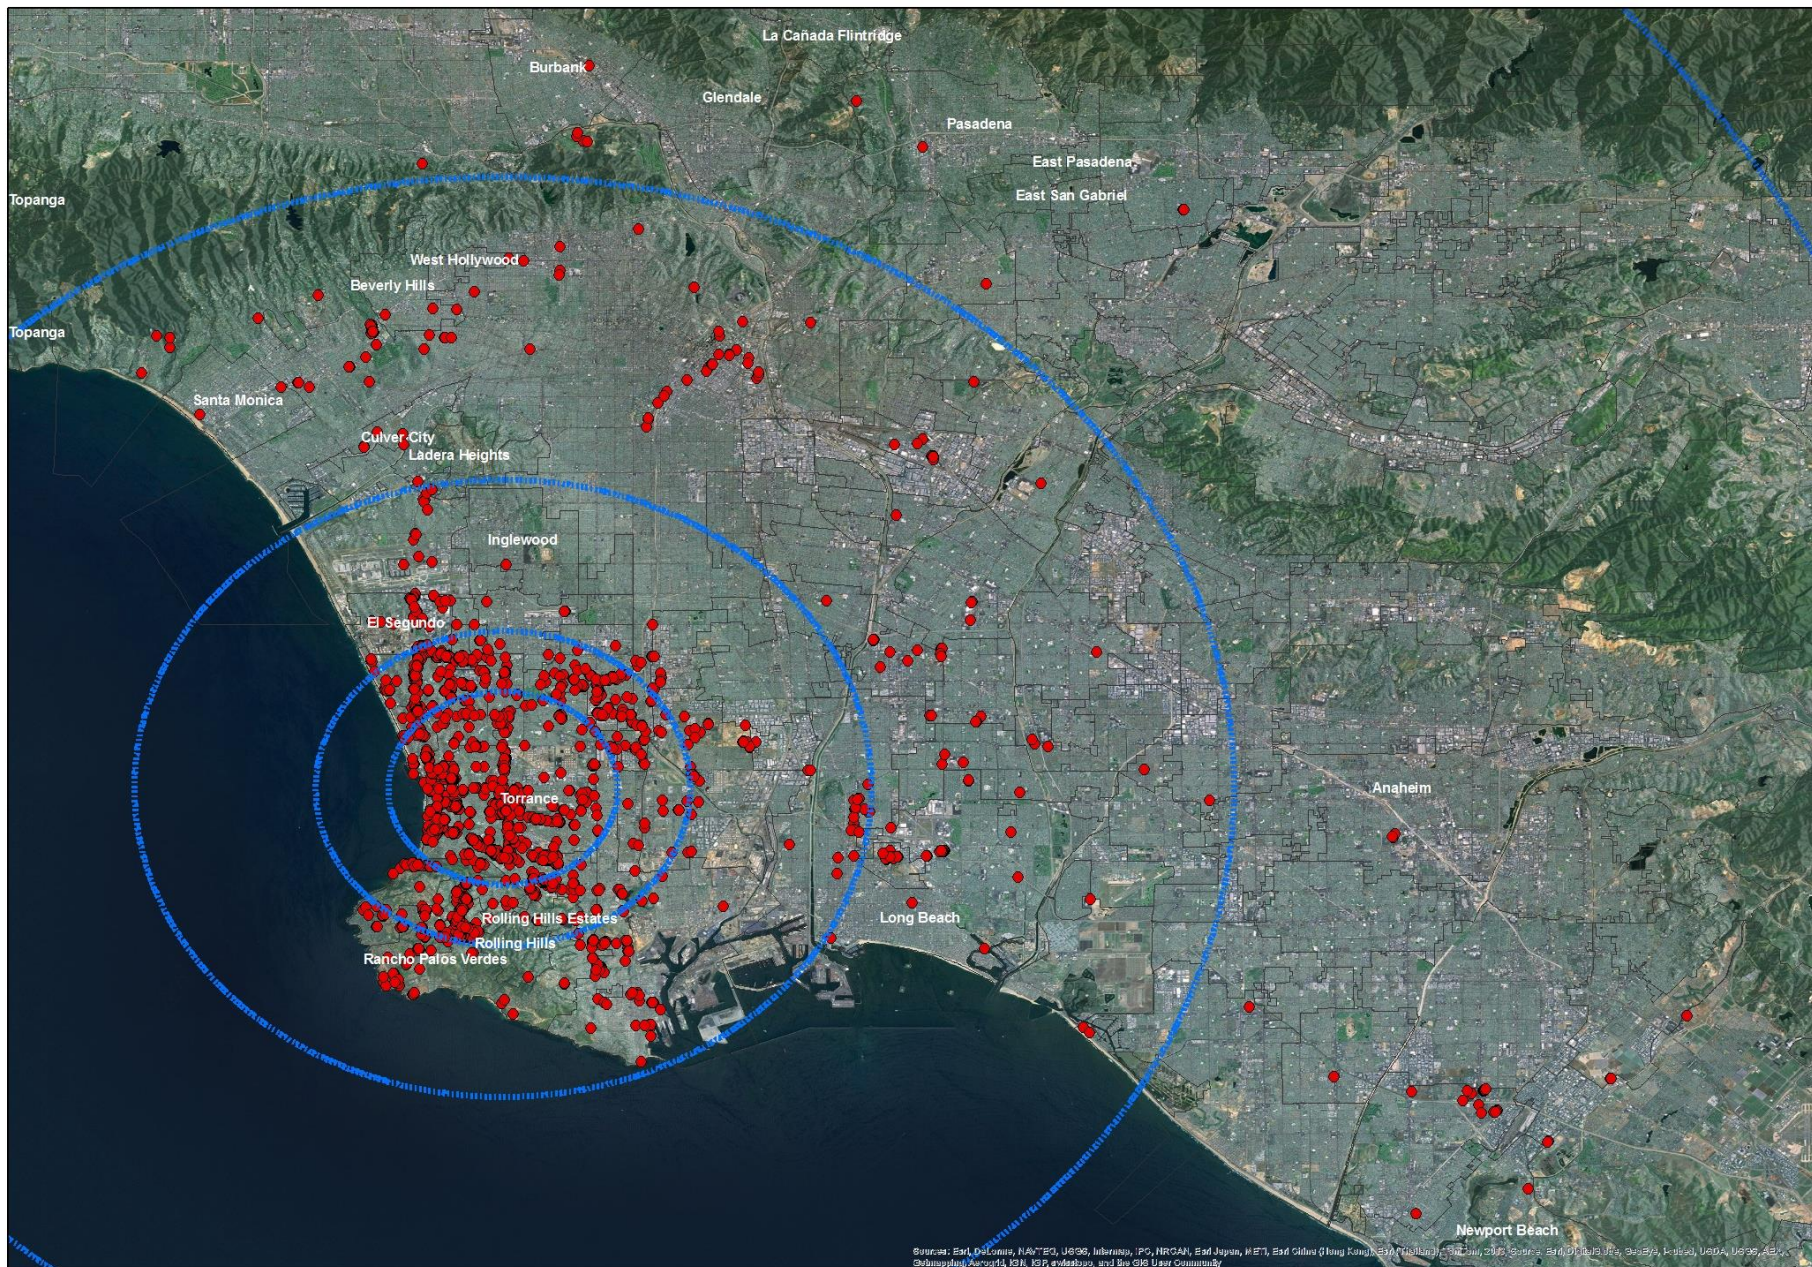

BEV Destinations at 3, 5, 10, 20 and 40-Mile Radii