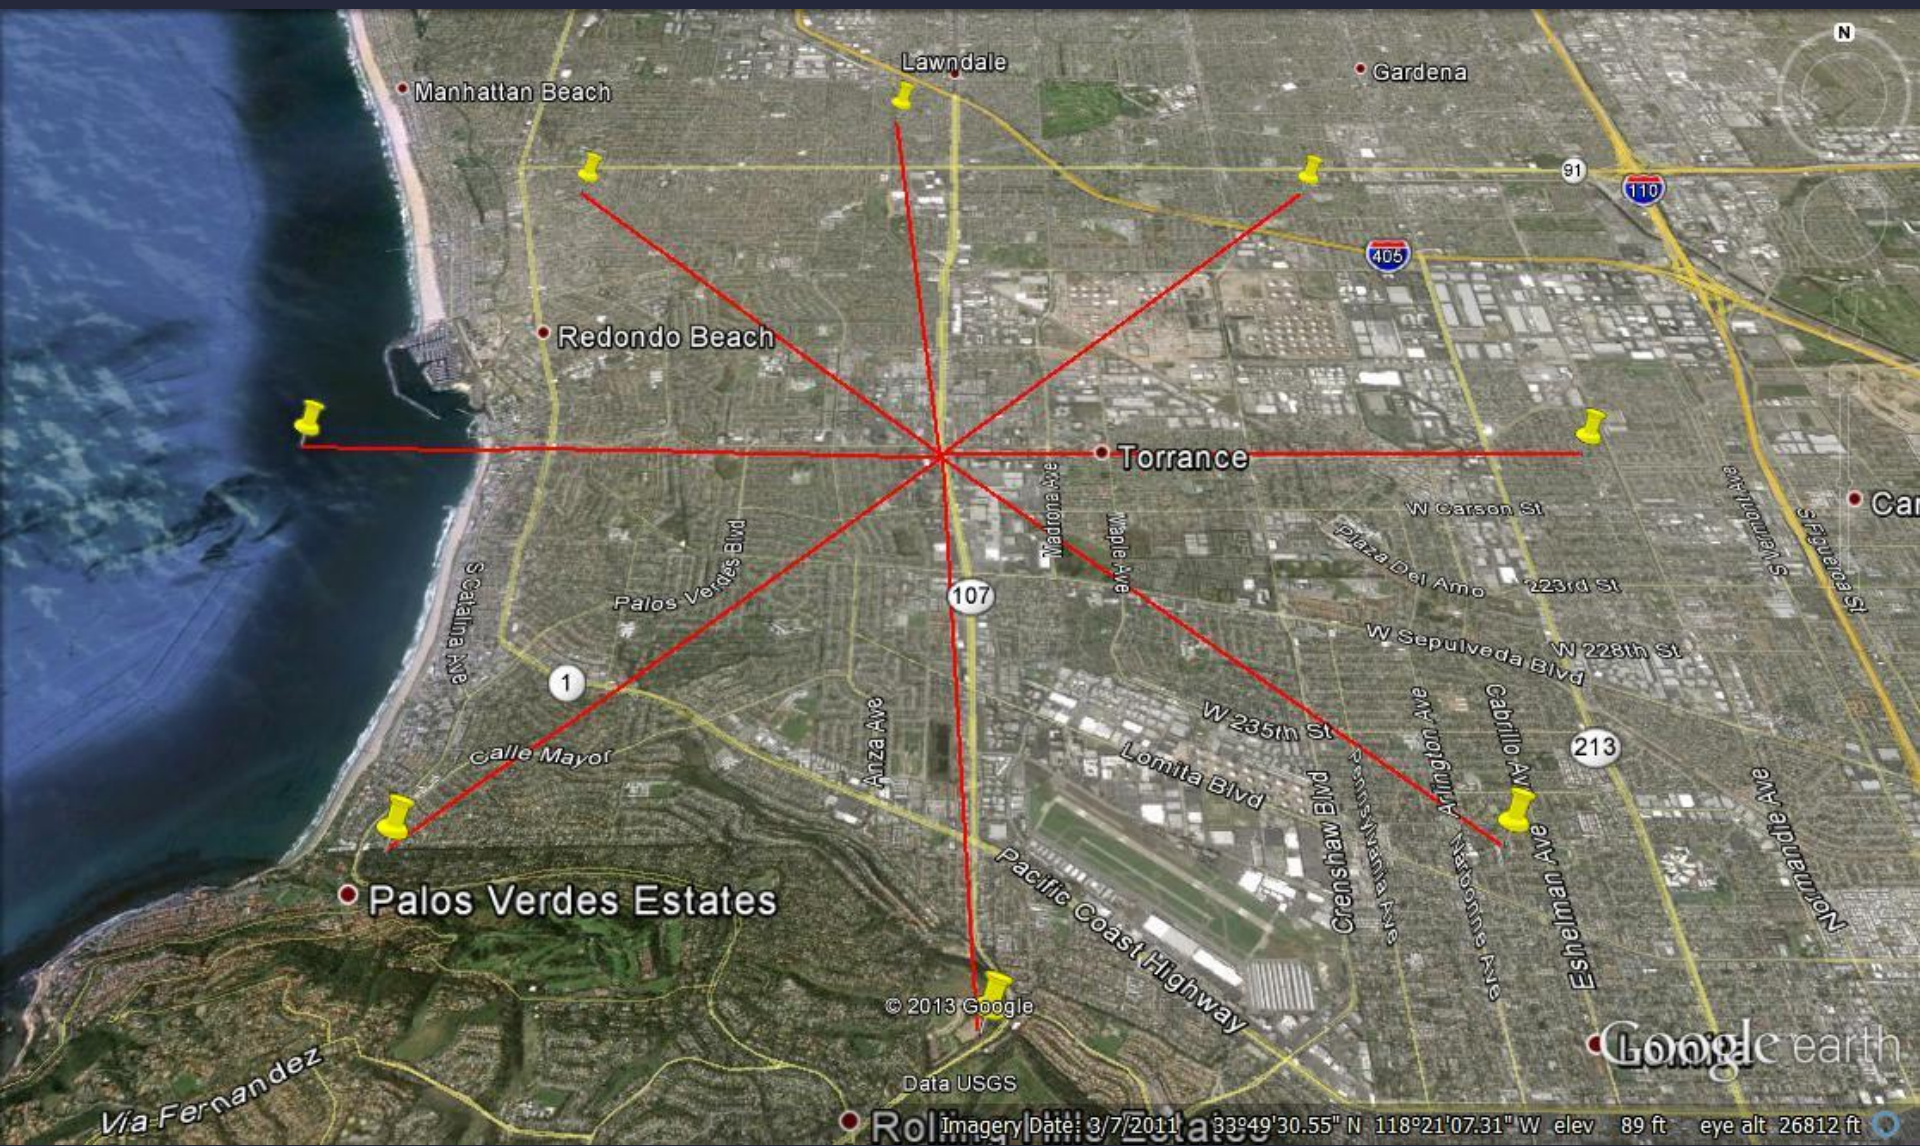

Where we are VS the 1.5 million vehicle target

Data collected and analyzed

- Ping every 30 seconds = over 1 million data points
- Destinations by fuel type, distance from home
- Routes, speeds, dwell times
- Charging locations and times
- VMT per HH before and after BEV, by building type and driver age
- Hot spots
- BEV vs NEV vs ICE
- Emissions reductions
- New vehicle registrations by ZIP
- OEM price and performance data