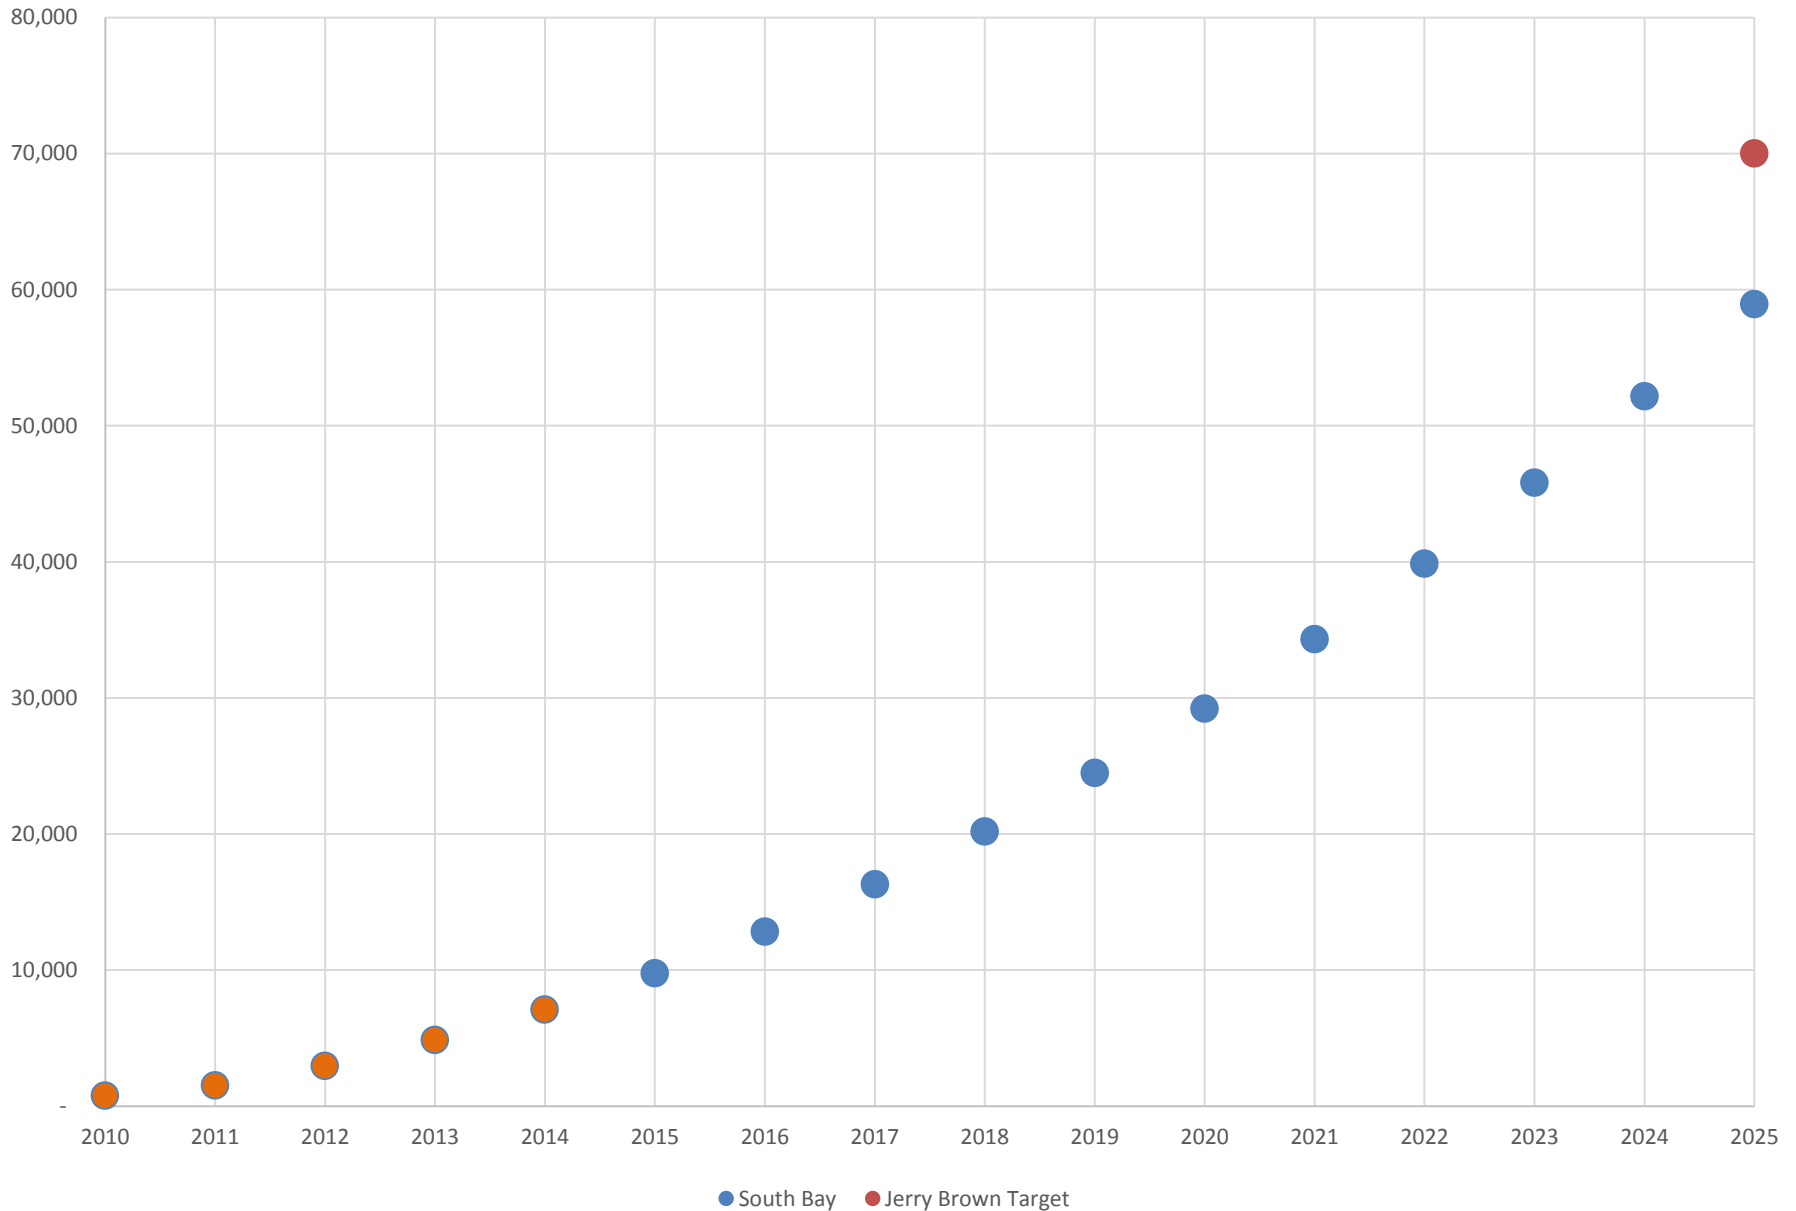

BEV Demonstration

- AQMD invested in both this and the NEV demonstration to **accelerate ZEV markets** and reduce pollutants from burning fossil fuels
- 2015 remains part of the **Pioneer Days**
- 49 households selected from several hundred applicants
 - Geographic and income balance
 - Data collected from GPS on all HH vehicles, interviews, surveys and focus groups

Where we are VS the 1.5 million vehicle target

Data collected and analyzed

- Ping every 30 seconds = over 1 million data points
- Destinations by fuel type, distance from home
- Routes, speeds, dwell times
- Charging locations and times
- VMT per HH before and after BEV, by building type and driver age
- Hot spots
- BEV vs NEV vs ICE
- Emissions reductions
- New vehicle registrations by ZIP
- OEM price and performance data