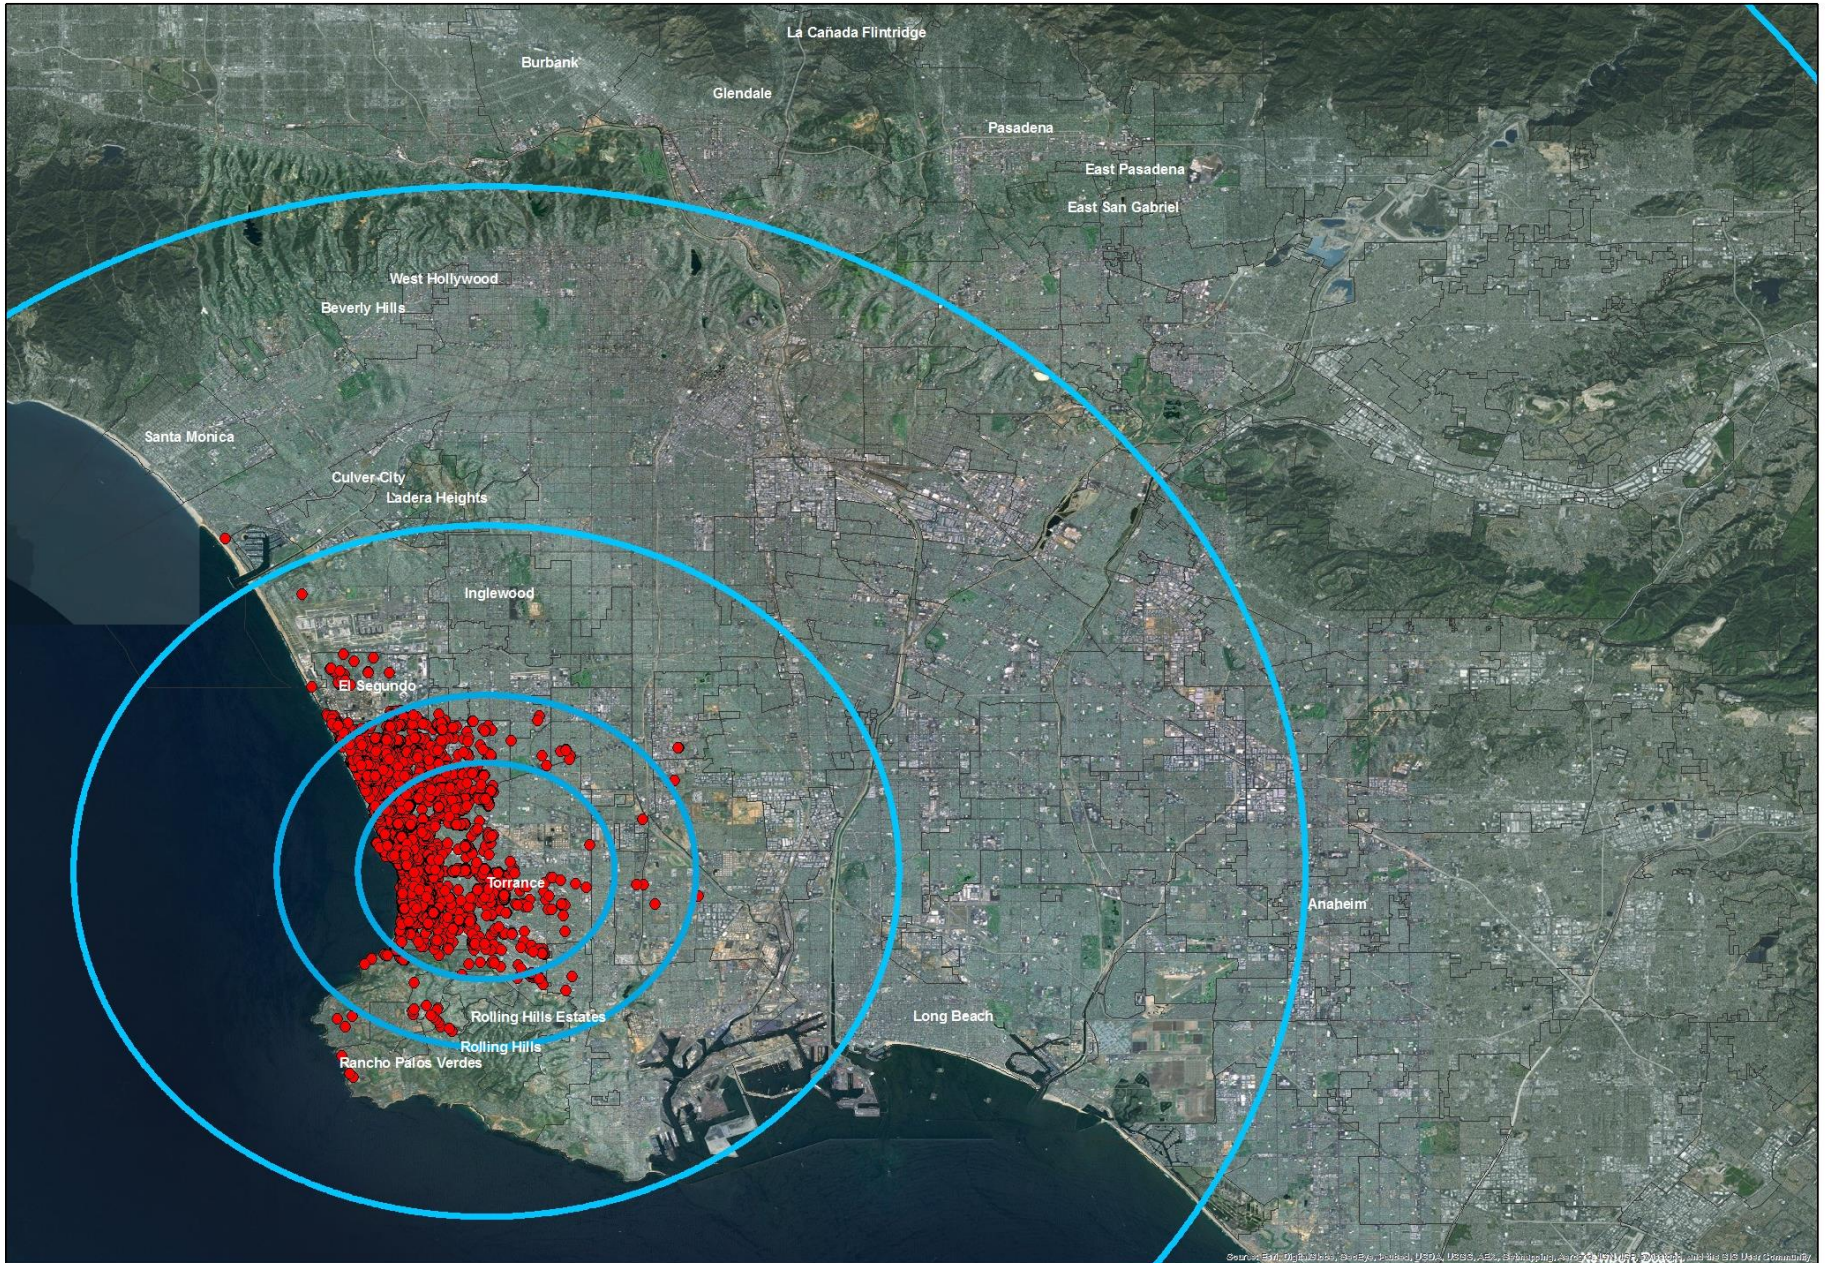

NEV Destinations at 3, 5, 10, 20 and 40-Mile Radii