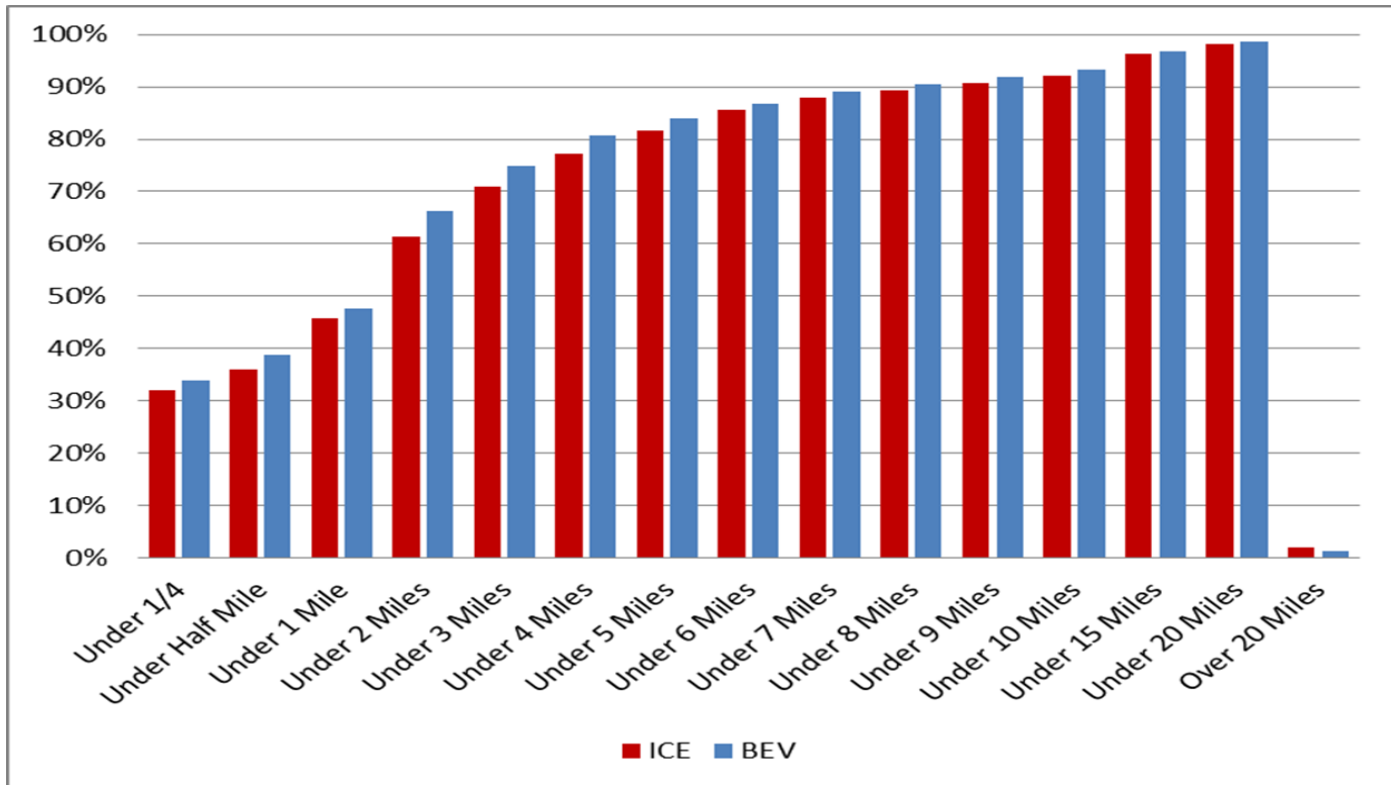

The Good

- BEVs were used as a complete substitute for ICE