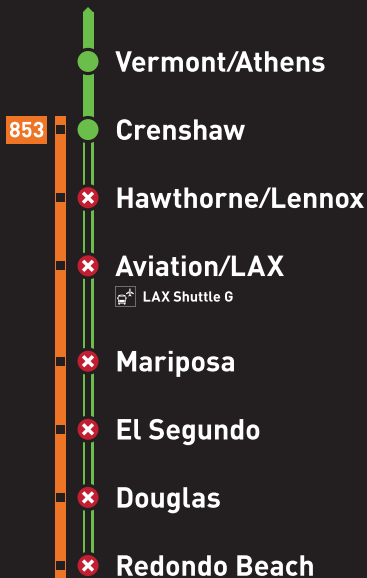

## Weekend Closures

*Cierres de fin de semana*

**853**

### Crenshaw Station to Redondo Beach Station

**July 12–October 2019  
(Weekends only)  
Closes Fridays at 9pm  
Opens Mondays at 3am**

*Julio 12 - octubre de 2019  
(Solamente el fin de semana)  
El cierre empieza el viernes a las 9pm  
Apertura los lunes a las 3am*

Metro is continuing to connect the Green Line to the Crenshaw/LAX Transit Project. No closure Labor Day weekend (Aug 30–Sep 1). FREE shuttle bus available during closures. Find out more at [metro.net/crenshaw](http://metro.net/crenshaw).

## Weekend Green Line Closure Bus Shuttle Locations July 12 - October 2019

Shuttle bus 853 will be available during weekend closures.  
 For more information visit [metro.net/crenshaw](http://metro.net/crenshaw).