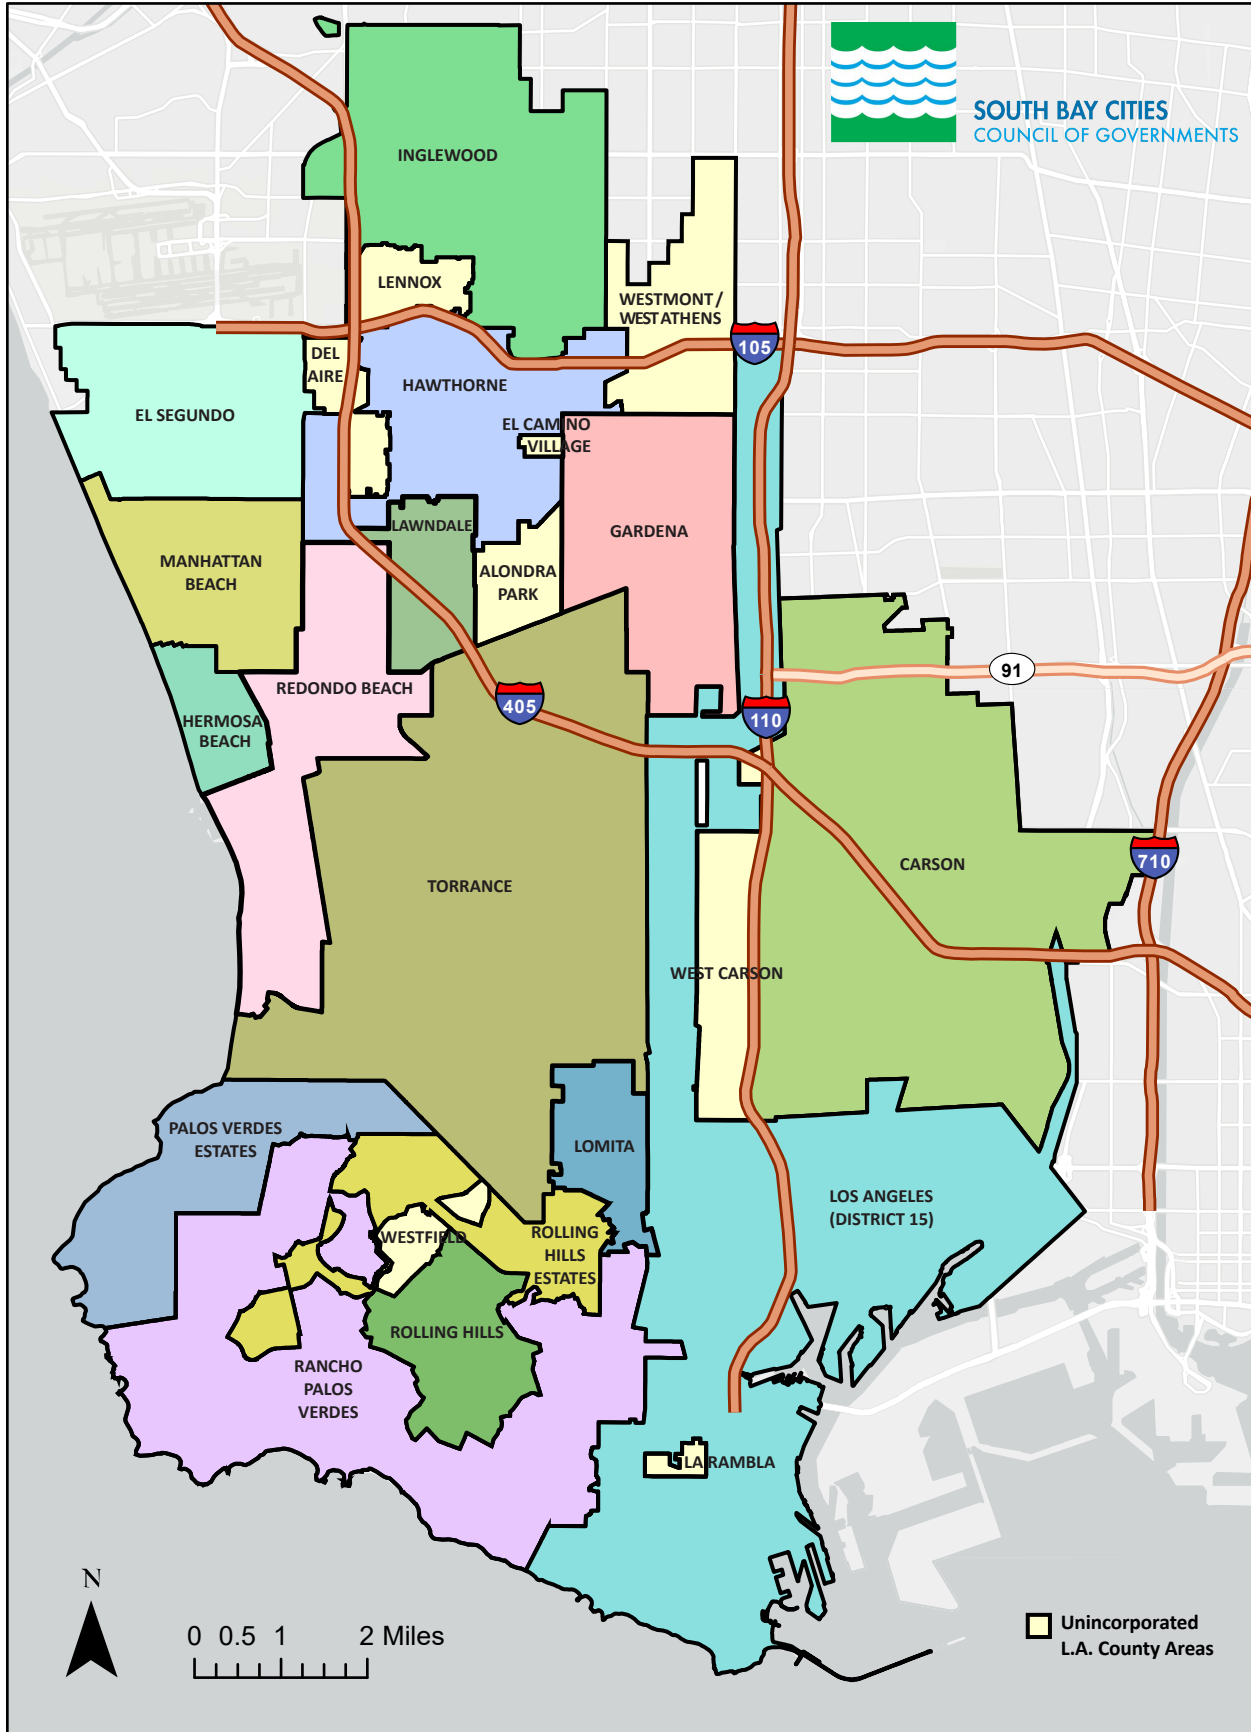

South Bay Cities & Unincorporated L.A. County Areas

The South Bay Cities Council of Governments (SBCCOG) is a joint powers authority of 16 cities and the County of Los Angeles that share the goal of maximizing the quality of life and productivity of the South Bay region. Our members are Carson, El Segundo, Gardena, Hawthorne, Hermosa Beach, Inglewood, Lawndale, Lomita, Manhattan Beach, Palos Verdes Estates, Rancho Palos Verdes, Redondo Beach, Rolling Hills, Rolling Hills Estates, Torrance, and the Harbor City/San Pedro/Wilmington communities of the City of Los Angeles, along with the unincorporated areas of the County of Los Angeles District 2 and 4.