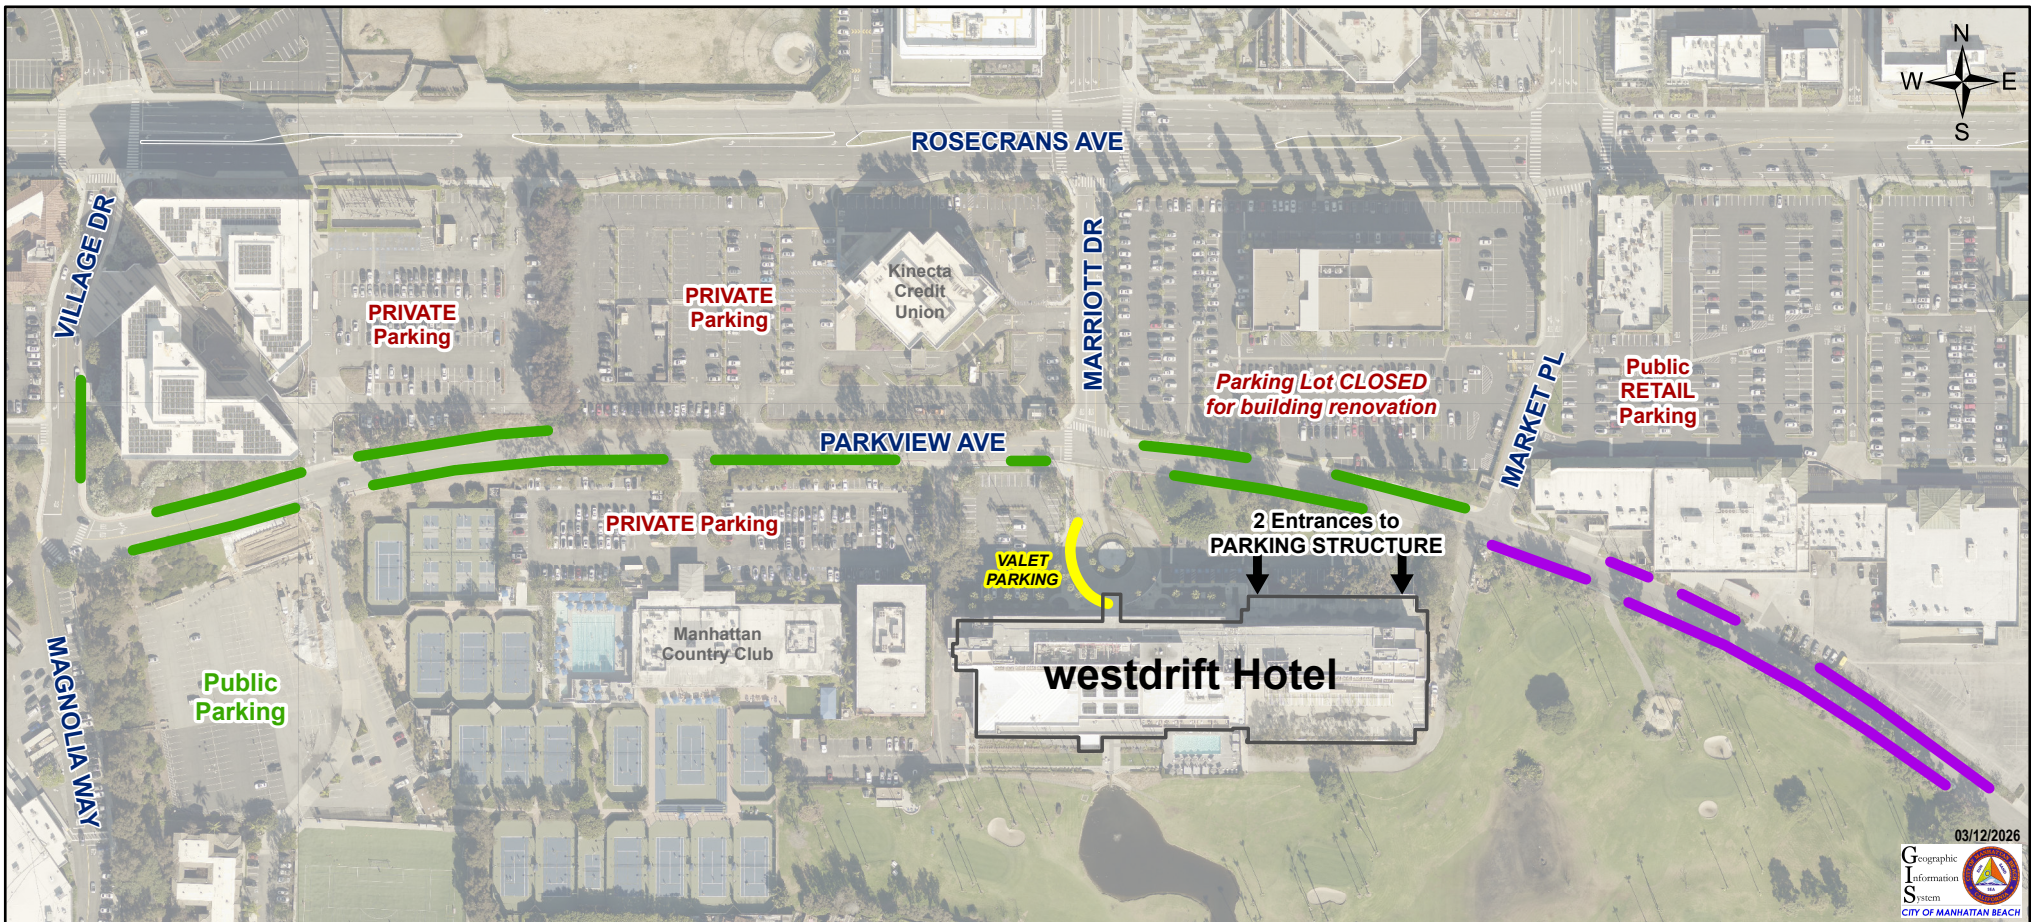

SoFi Stadium

SOUTH BAY CITIES COUNCIL OF GOVERNMENTS

Presents

The 26th General Assembly

LET **THE GAMES** BEGIN

HOW SPORTS AND ENTERTAINMENT ARE SHAPING THE SOUTH BAY

westdrift

MANHATTAN BEACH

AUTOGRAPH COLLECTION[®]
HOTELS

Free covered parking at westdrift - first 250 cars • After that, self parking at westdrift - \$20 per car • Valet parking - \$30 • Street and public parking - first come, first served

Metered Parking
(2-hour limit)

Unmetered Parking

Valet Parking
\$30